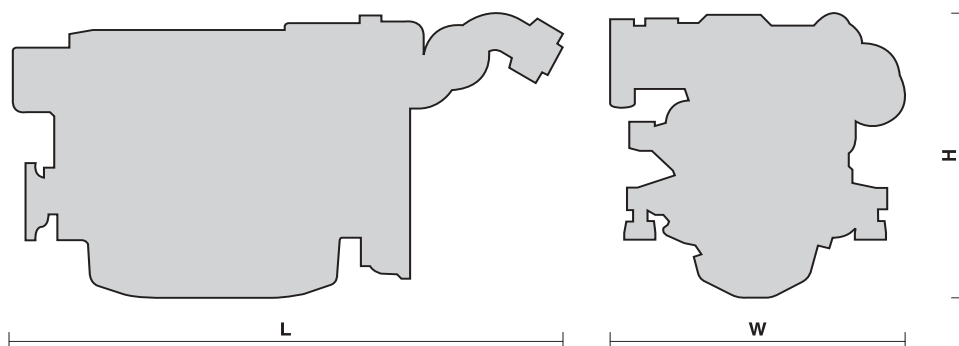

PRELIMINARY

T E C H N O L O G I C A L E X C E L L E N C E

**IVECO
MOTORS**

C13 ENT M77 FOR MARINE APPLICATIONS

Thermodynamic cycle		Diesel 4 stroke - D.I.
Air intake		TAA
Arrangement		6L
Bore x Stroke	mm	135 X 150
Total displacement	l	12.88
Valves per cylinder		4
Cooling		liquid
Direction of rotation (viewed facing flywheel)		CCW

L = 2015 mm
 W = 1090 mm
 H = 1039 mm

HEAD OFFICE AND BRANCHES

IVECO S.p.A.
 Iveco Motors
 Lungo Stura Lazio, 49 - 10156 Torino
 Tel. +39 (011) 0076245 - Fax +39 (011) 0076275
 www.ivecomotors.com

Italy IVECO S.p.A.
 Iveco Motors
 Viale dell'Industria, 15/17 - 20010 Pregnana Milanese - Milano
 Tel. +39 (02) 935101 - Fax +39 (02) 93590029