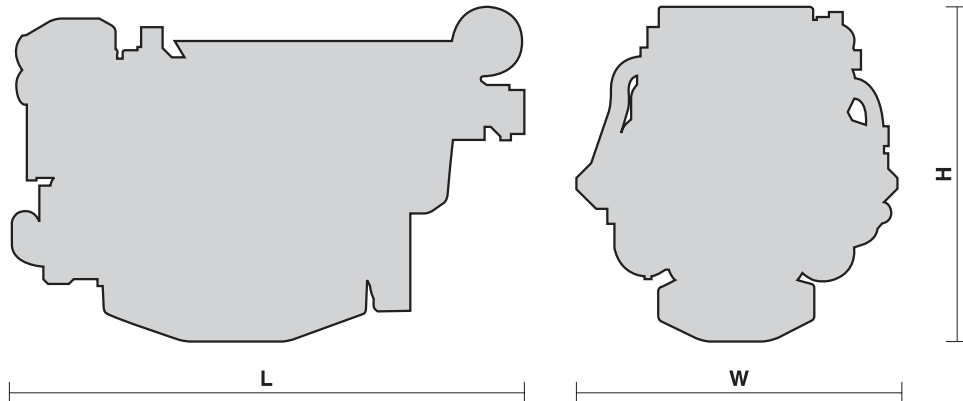

## V08 ENT M12 FOR MARINE APPLICATIONS

Thermodynamic cycle		Diesel 4 stroke - C.R.
Air intake		TAA
Arrangement		V8
Bore x Stroke	mm	145 X 152
Total displacement	l	20.08
Valves per cylinder		4
Cooling		liquid
Direction of rotation (viewed facing flywheel)		CCW

L = 1900 mm  
 W = 1220 mm  
 H = 1201 mm